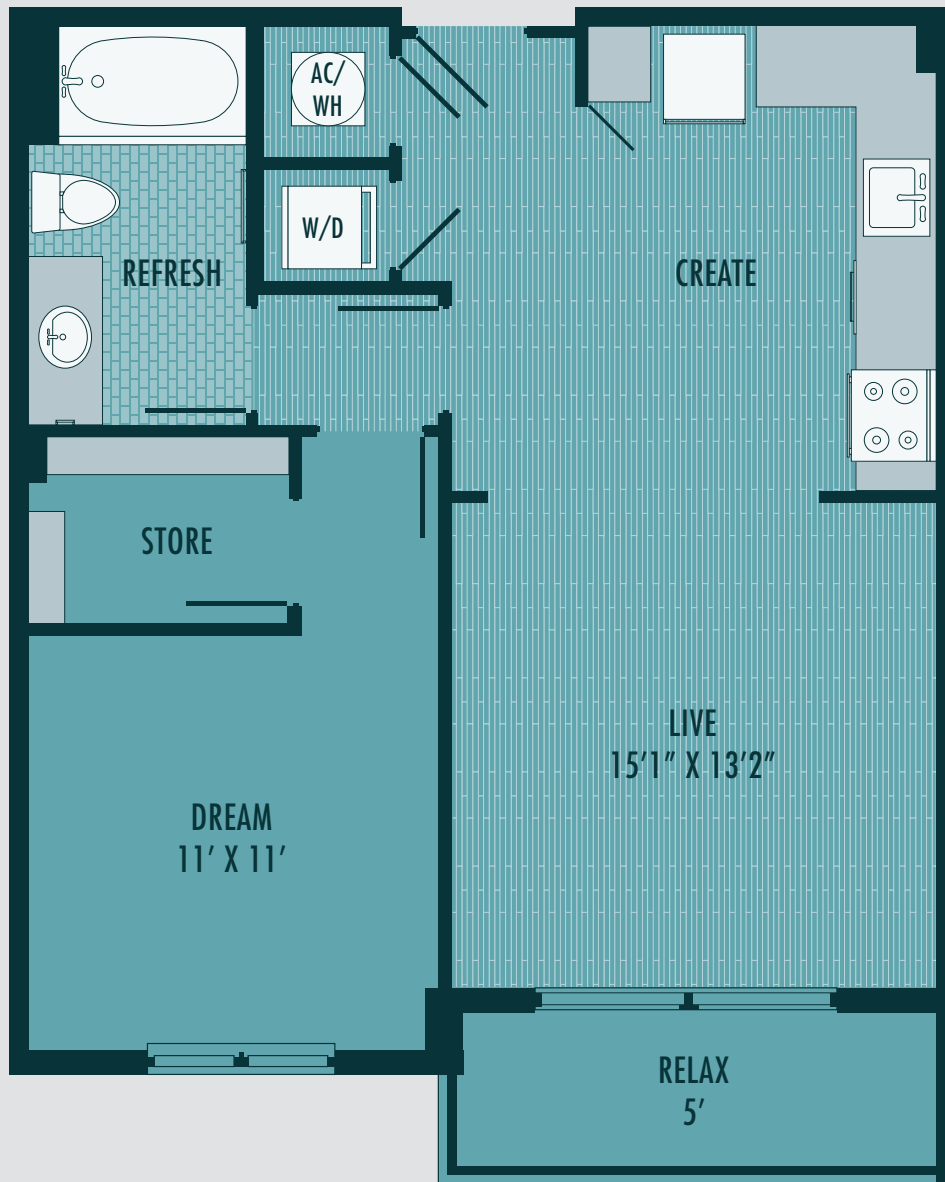

E L A N

16FORTY

SURF

1 BED | 1 BATH | 686 SF

PRICING*

*Subject to change