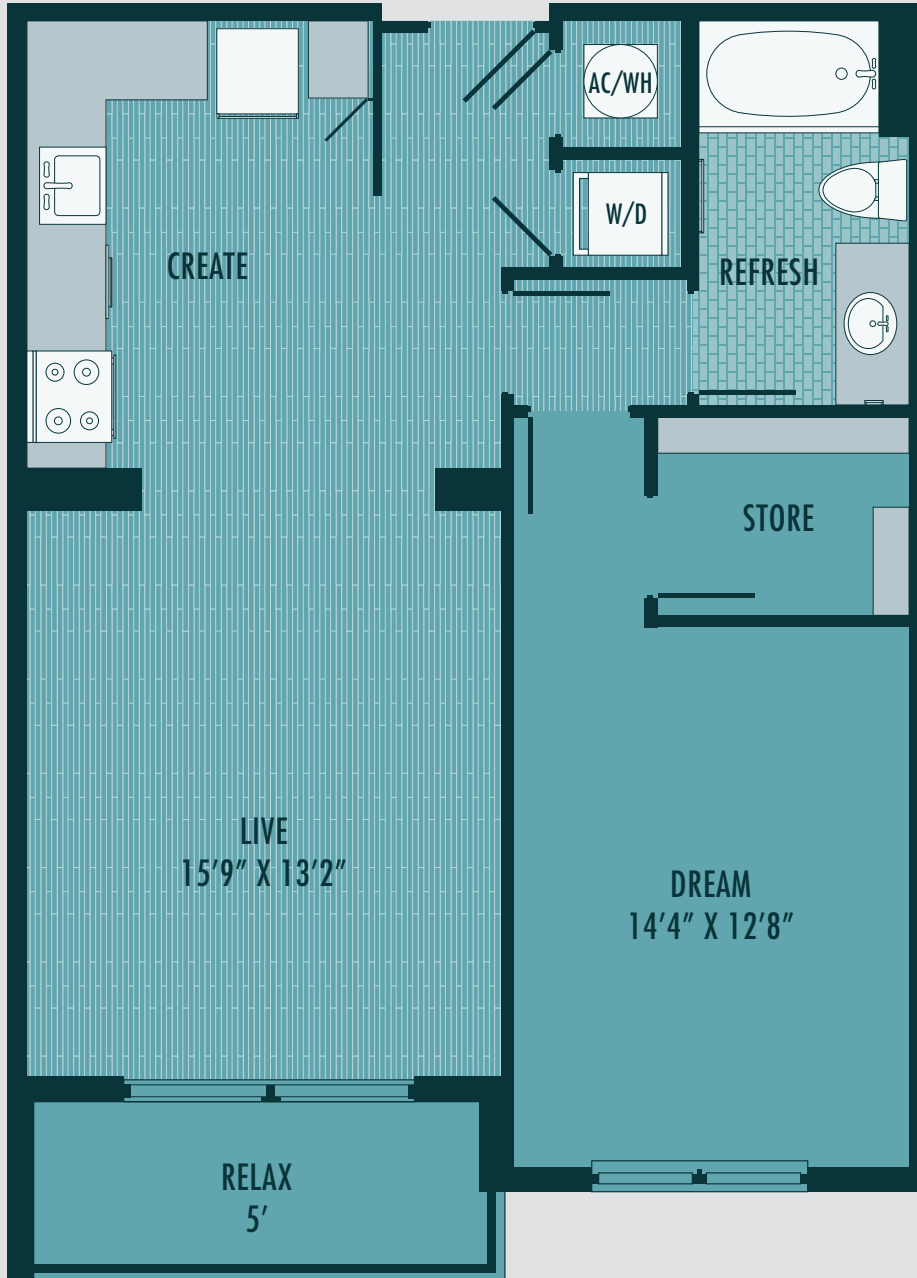

ELAN

16FORTY

SUNRISE

1 BED | 1 BATH | 791 SF

PRICING*

*Subject to change