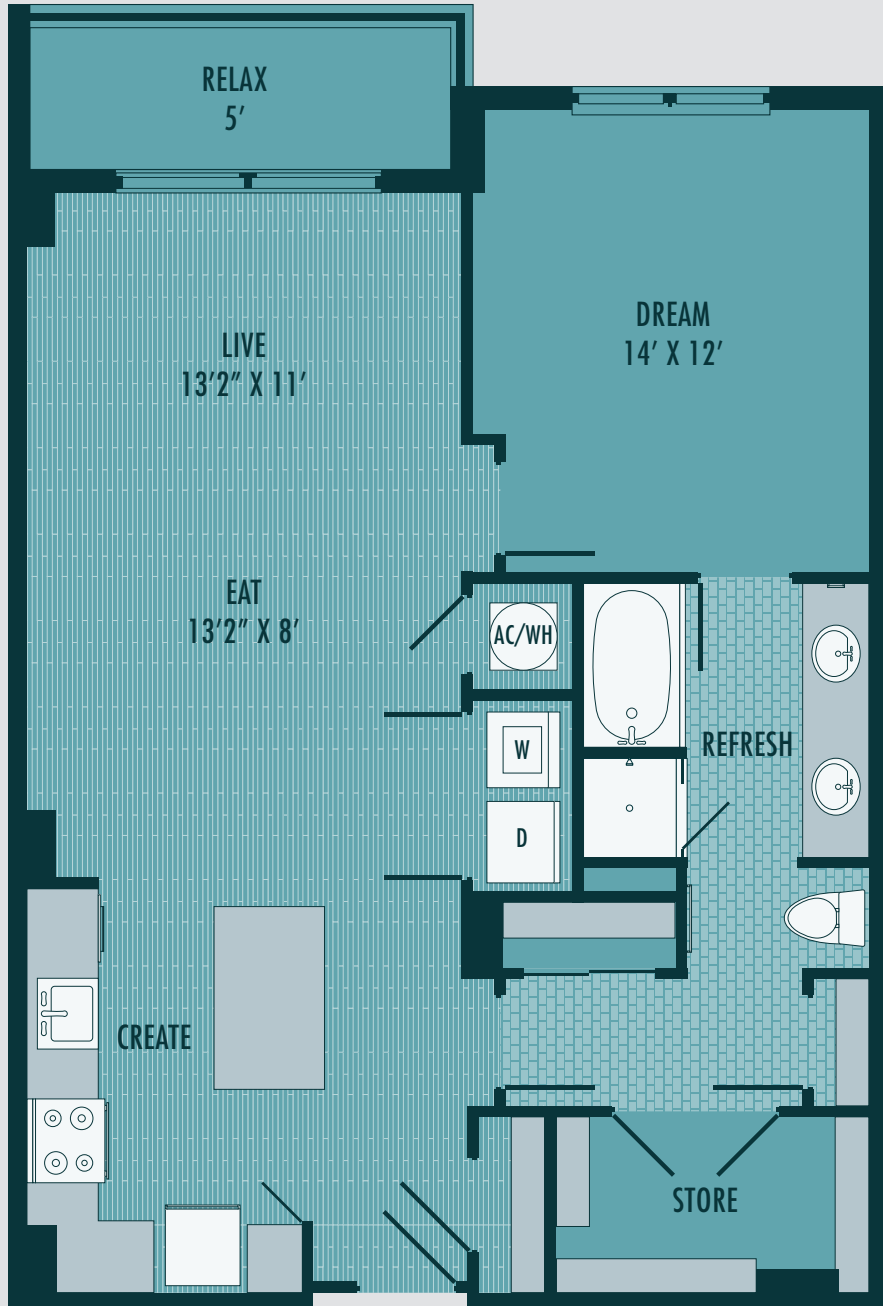

ELAN

16FORTY

SKYLINE

1 BED | 1 BATH | 930 SF

PRICING*

*Subject to change