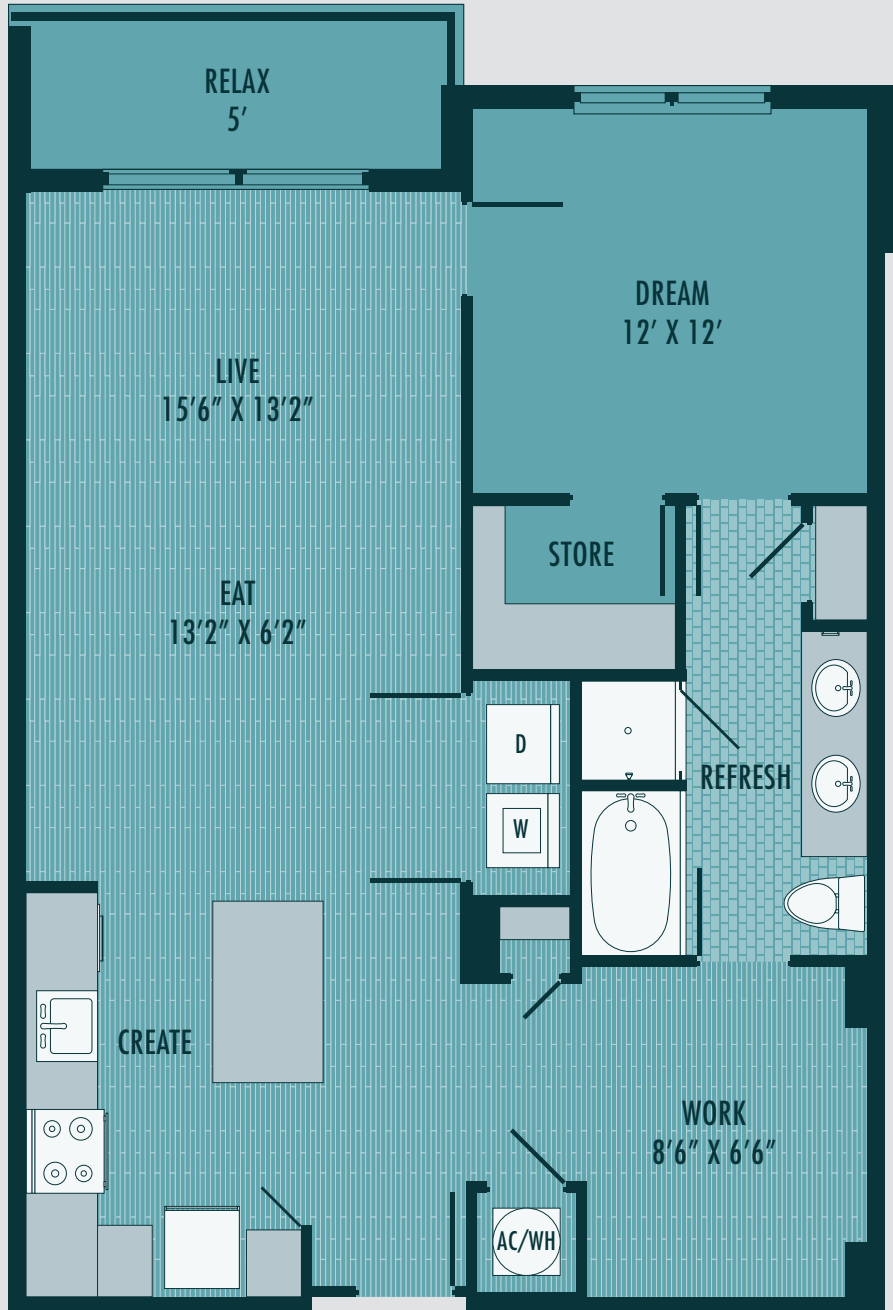

E L A N

16FORTY

SHORE

1 BED | 1 BATH | DEN | 932 SF

PRICING*

*Subject to change