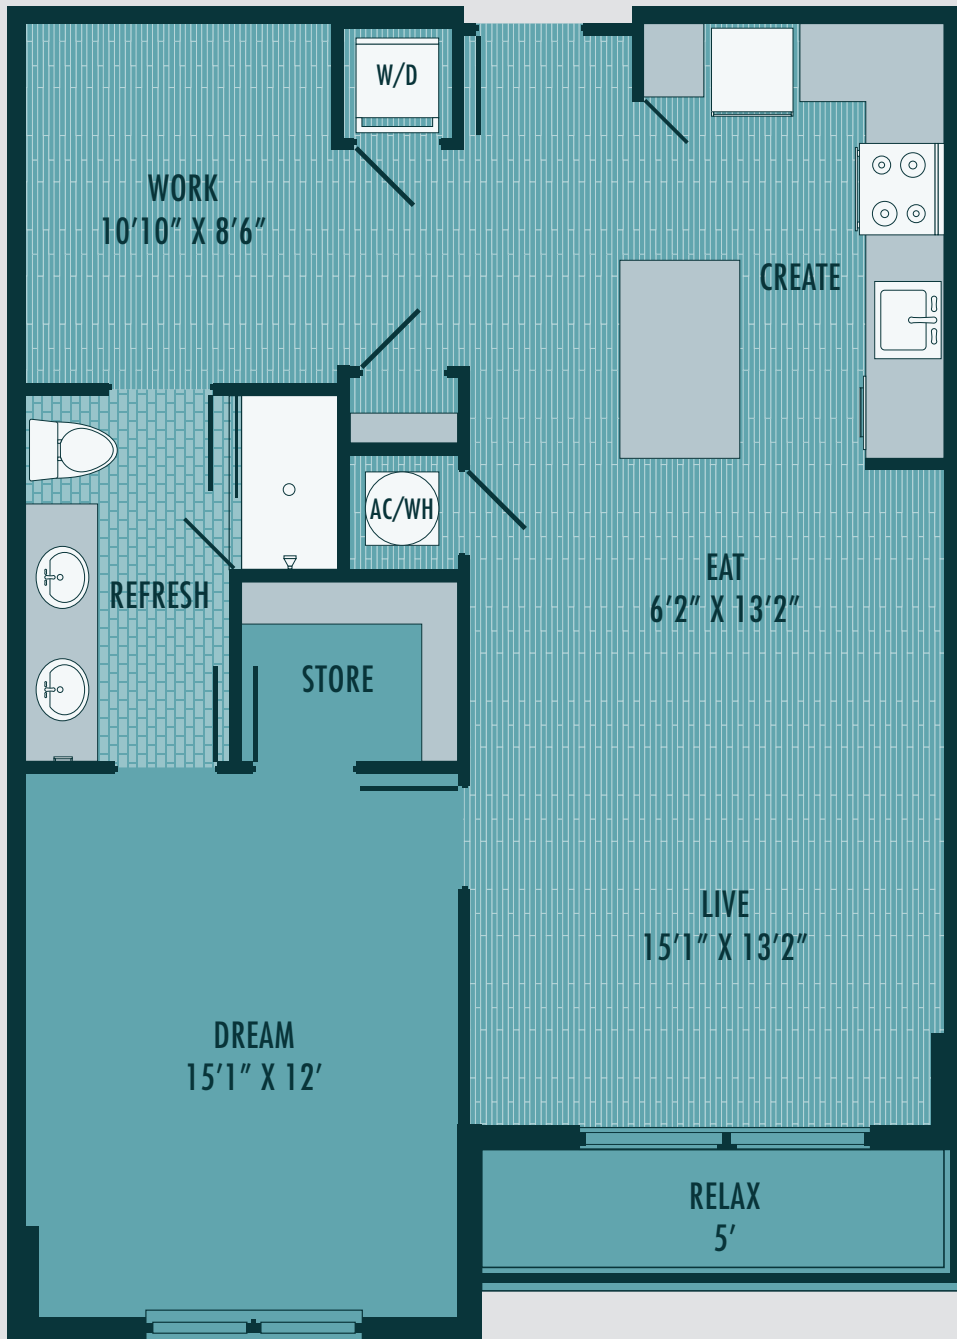

E L A N

16FORTY

SPF

1 BED | 1 BATH | DEN | 891 SF

PRICING*

*Subject to change