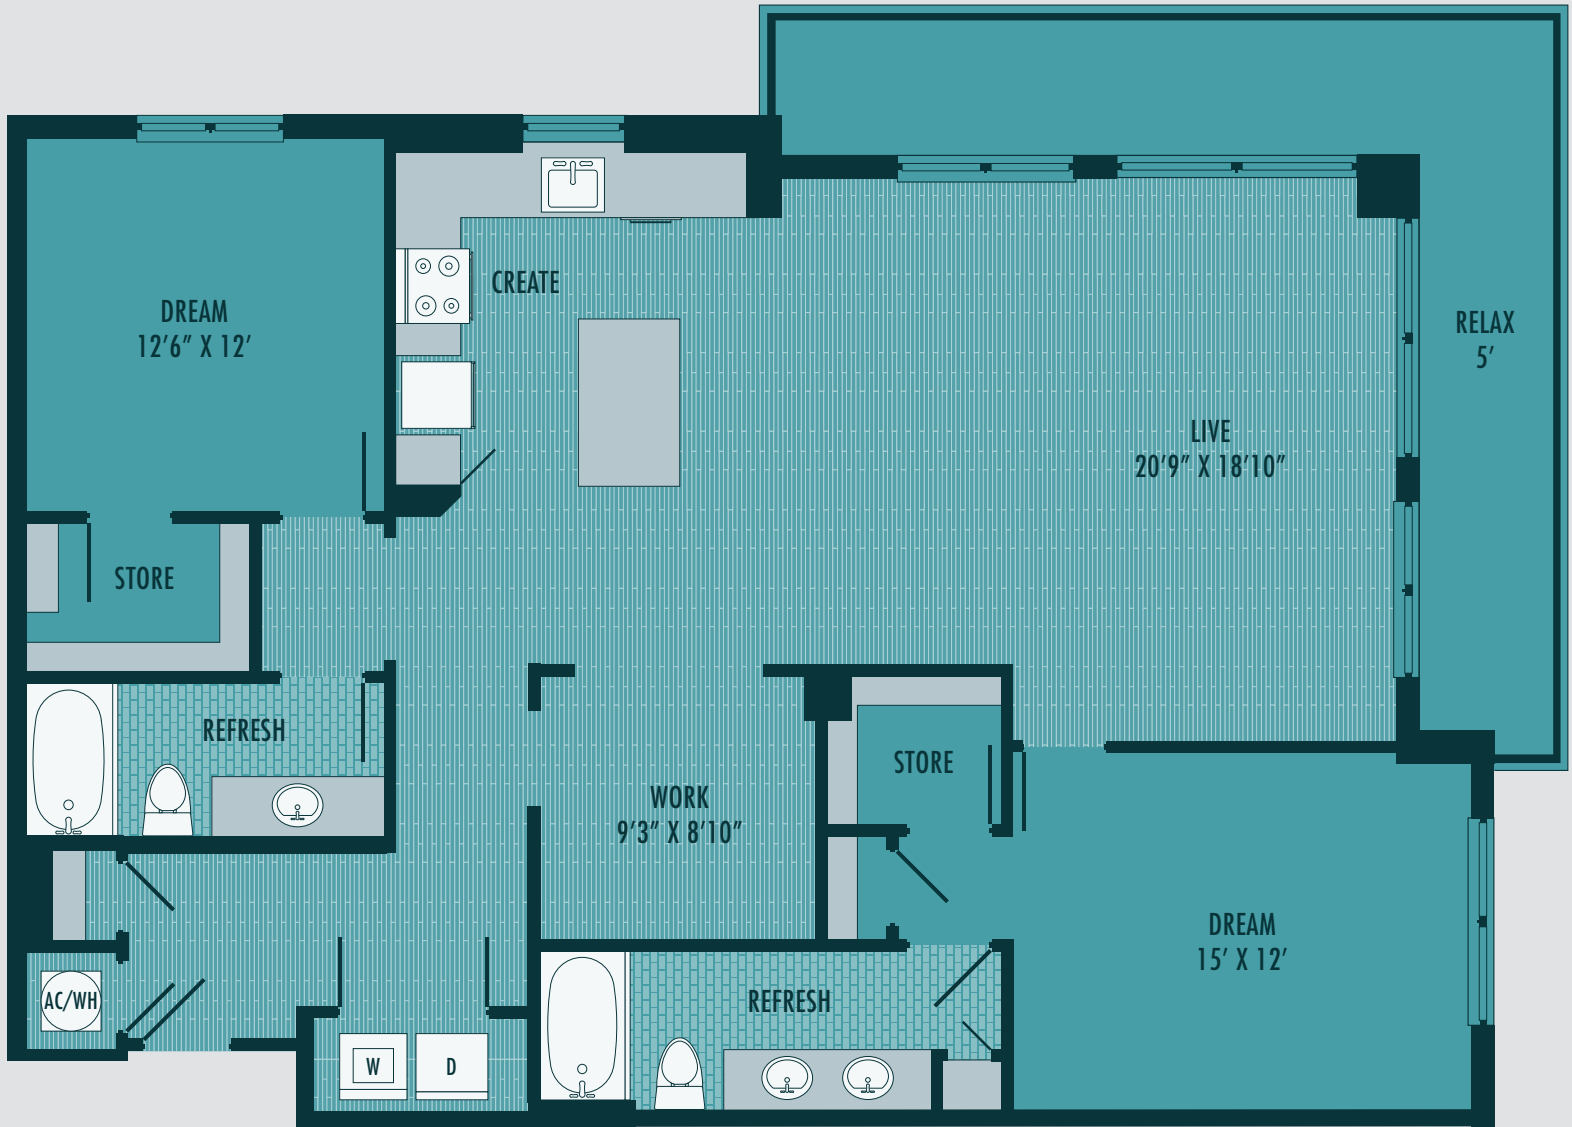

E LAN

16FORTY

BREAKERS

2 BED | 2 BATH | DEN | 1,538 SF

PRICING*

*Subject to change