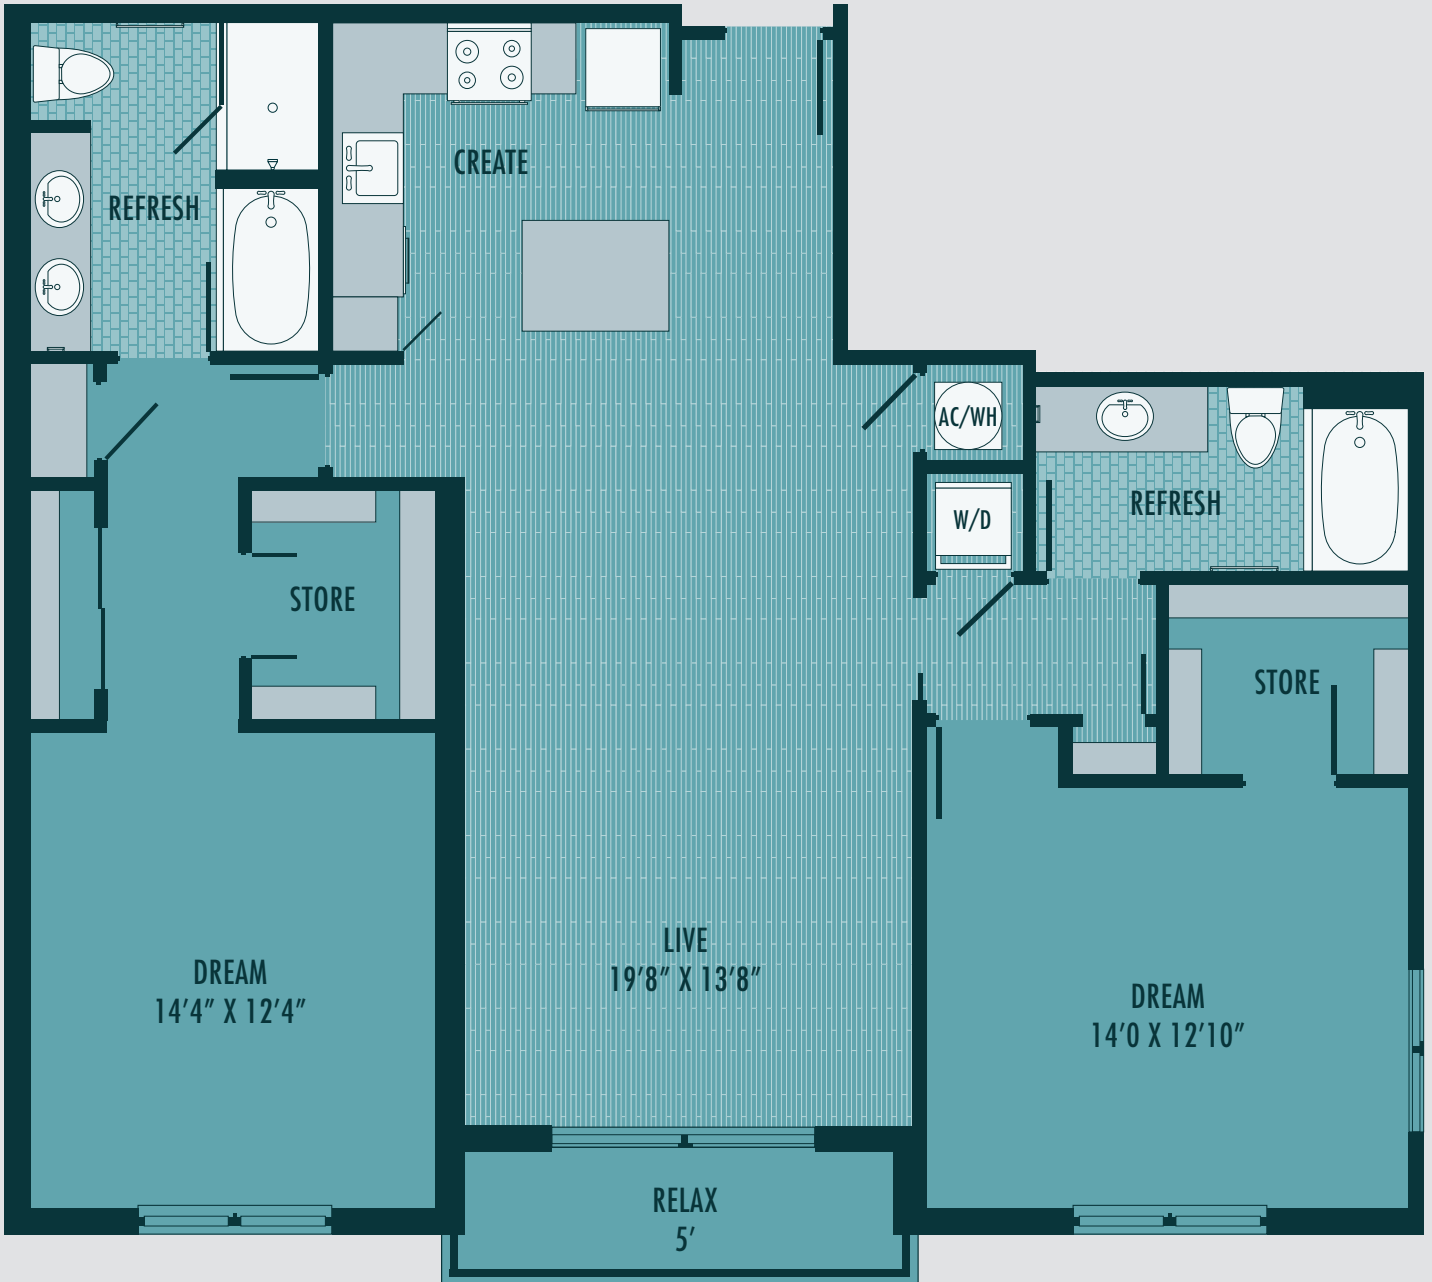

## 16FORTY

# BIRCH

2 BED | 2 BATH | 1,365 SF

PRICING\*

\*Subject to change