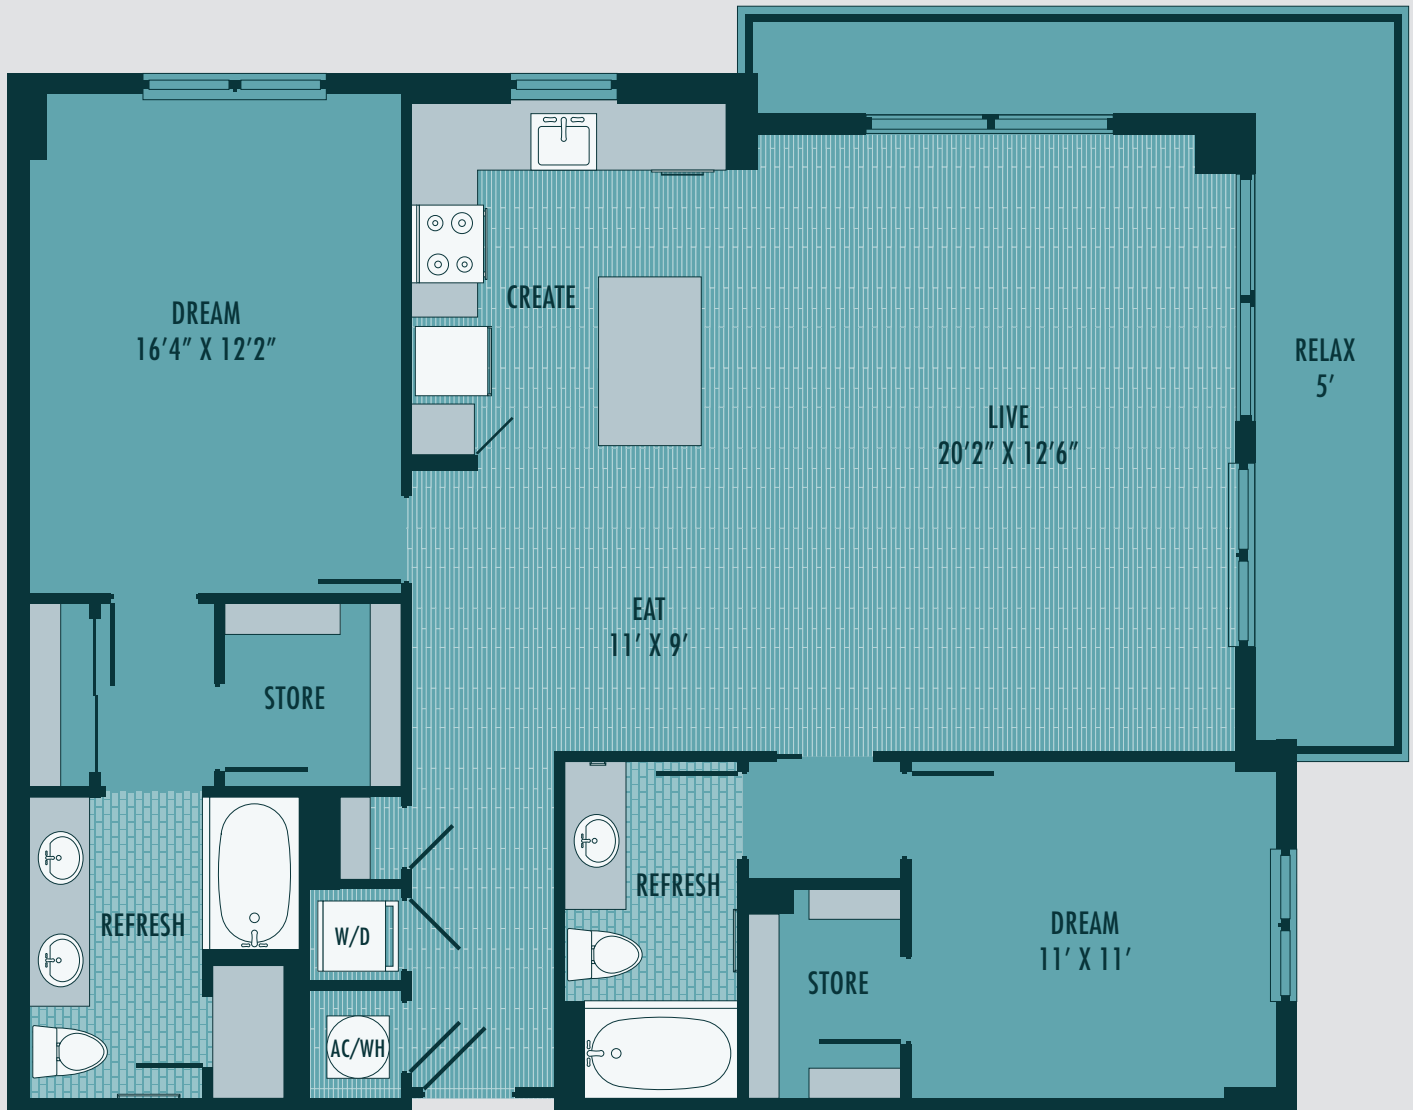

E LAN

16FORTY

BIKINI

2 BED | 2 BATH | 1,368 SF

PRICING*

*Subject to change