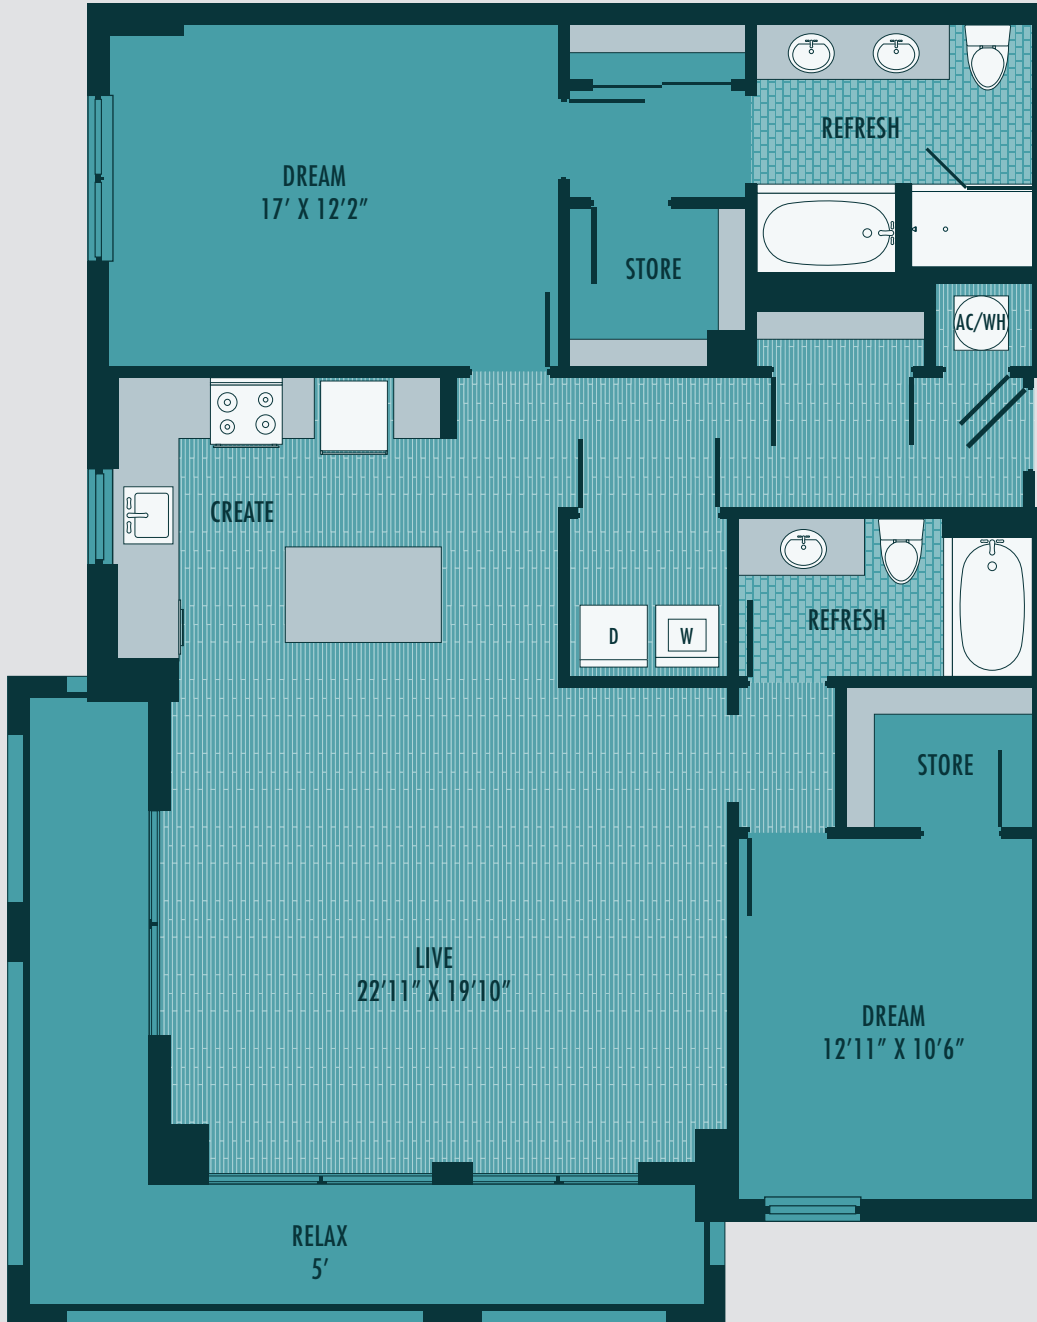

E LAN

16FORTY

# BEACHWOOD

2 BED | 2 BATH | 1,382 SF

PRICING\*

\*Subject to change