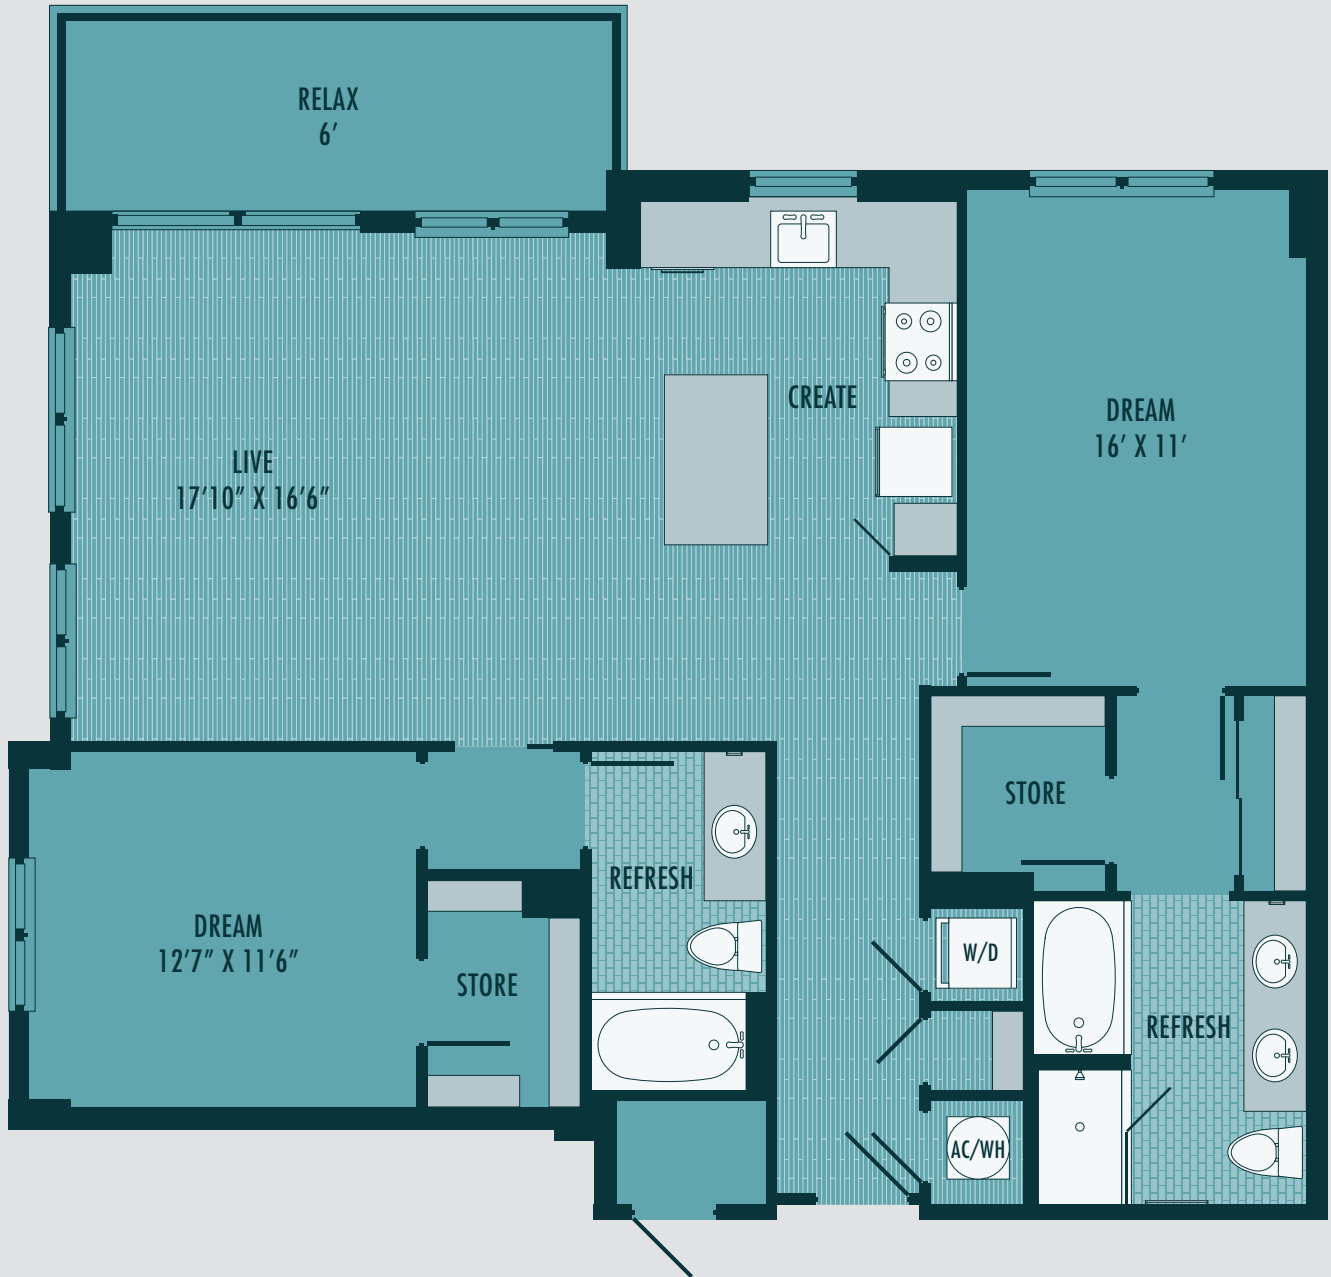

E L A N

16FORTY

BAYVIEW

2 BED | 2 BATH | 1,325 SF

PRICING*

*Subject to change