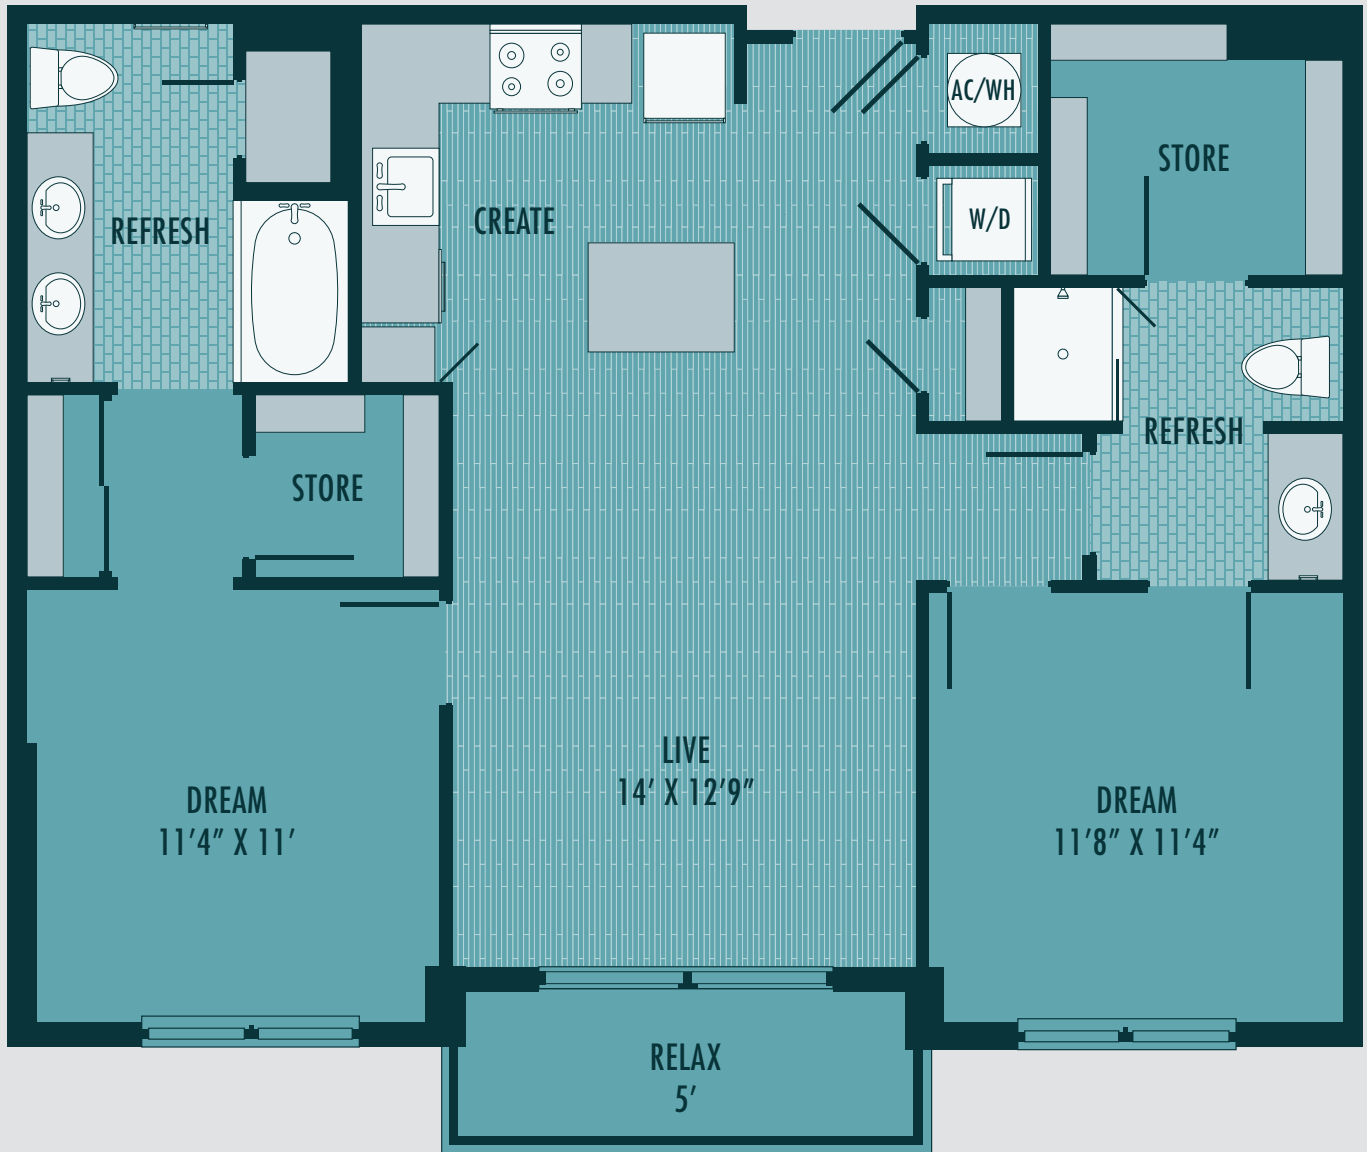

# ELAN

16FORTY

## BAREFOOT

2 BED | 2 BATH | 1,025 SF

PRICING\*

\*Subject to change