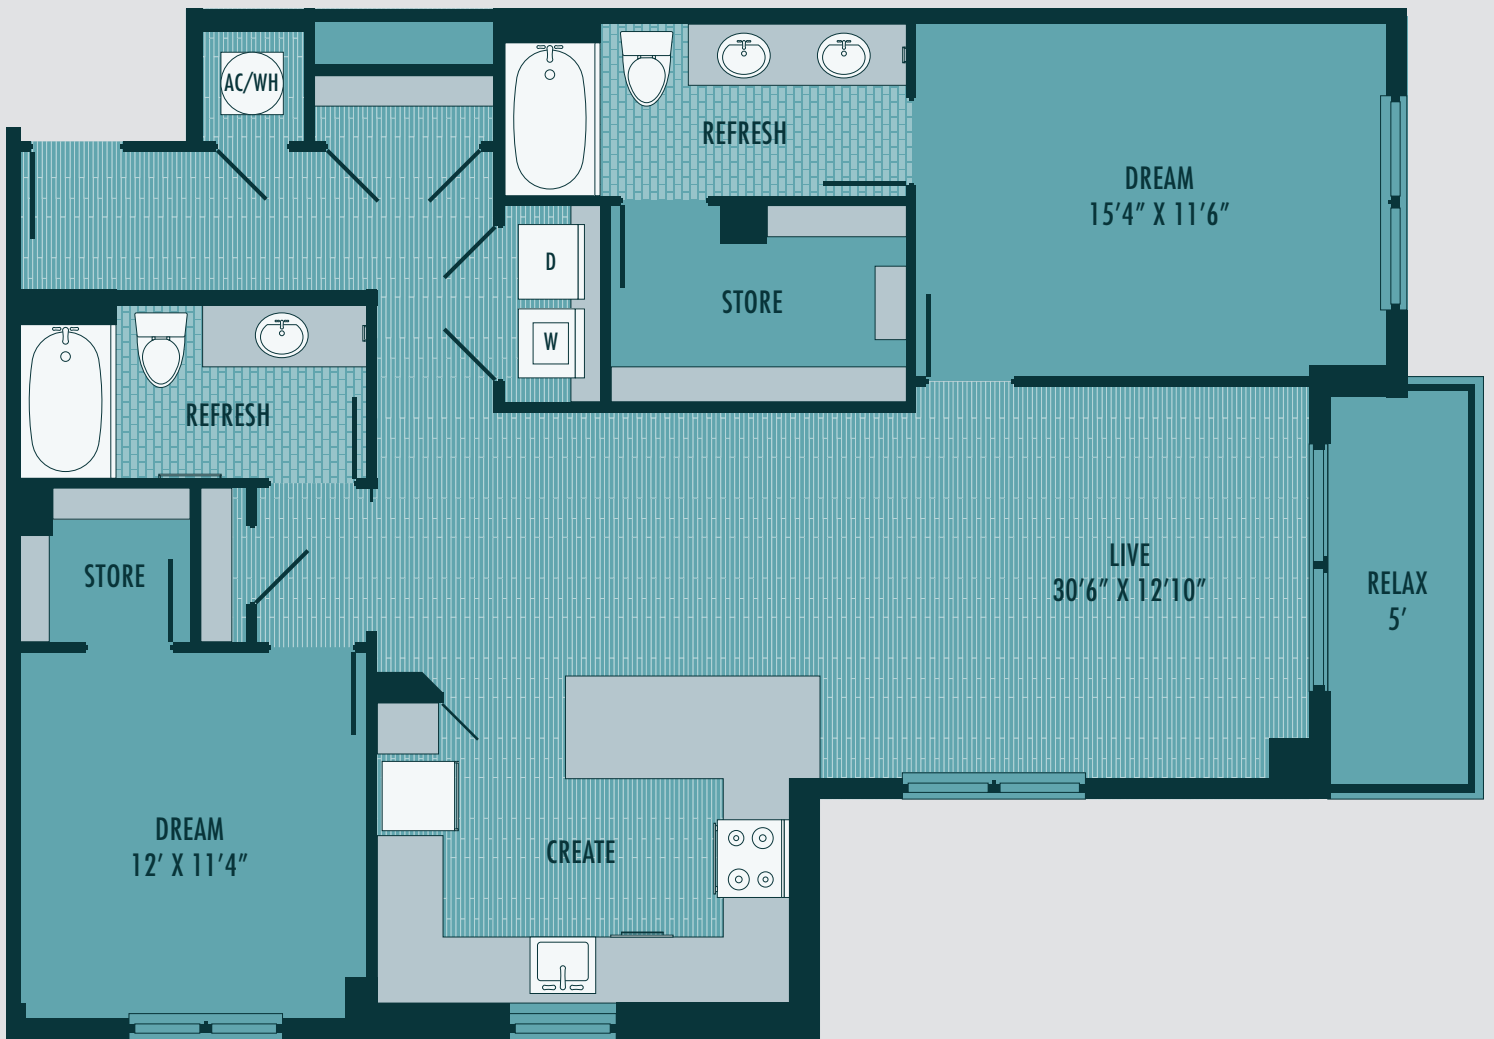

ELAN

16FORTY

BANYAN

2 BED | 2 BATH | 1,318 SF

PRICING*

*Subject to change